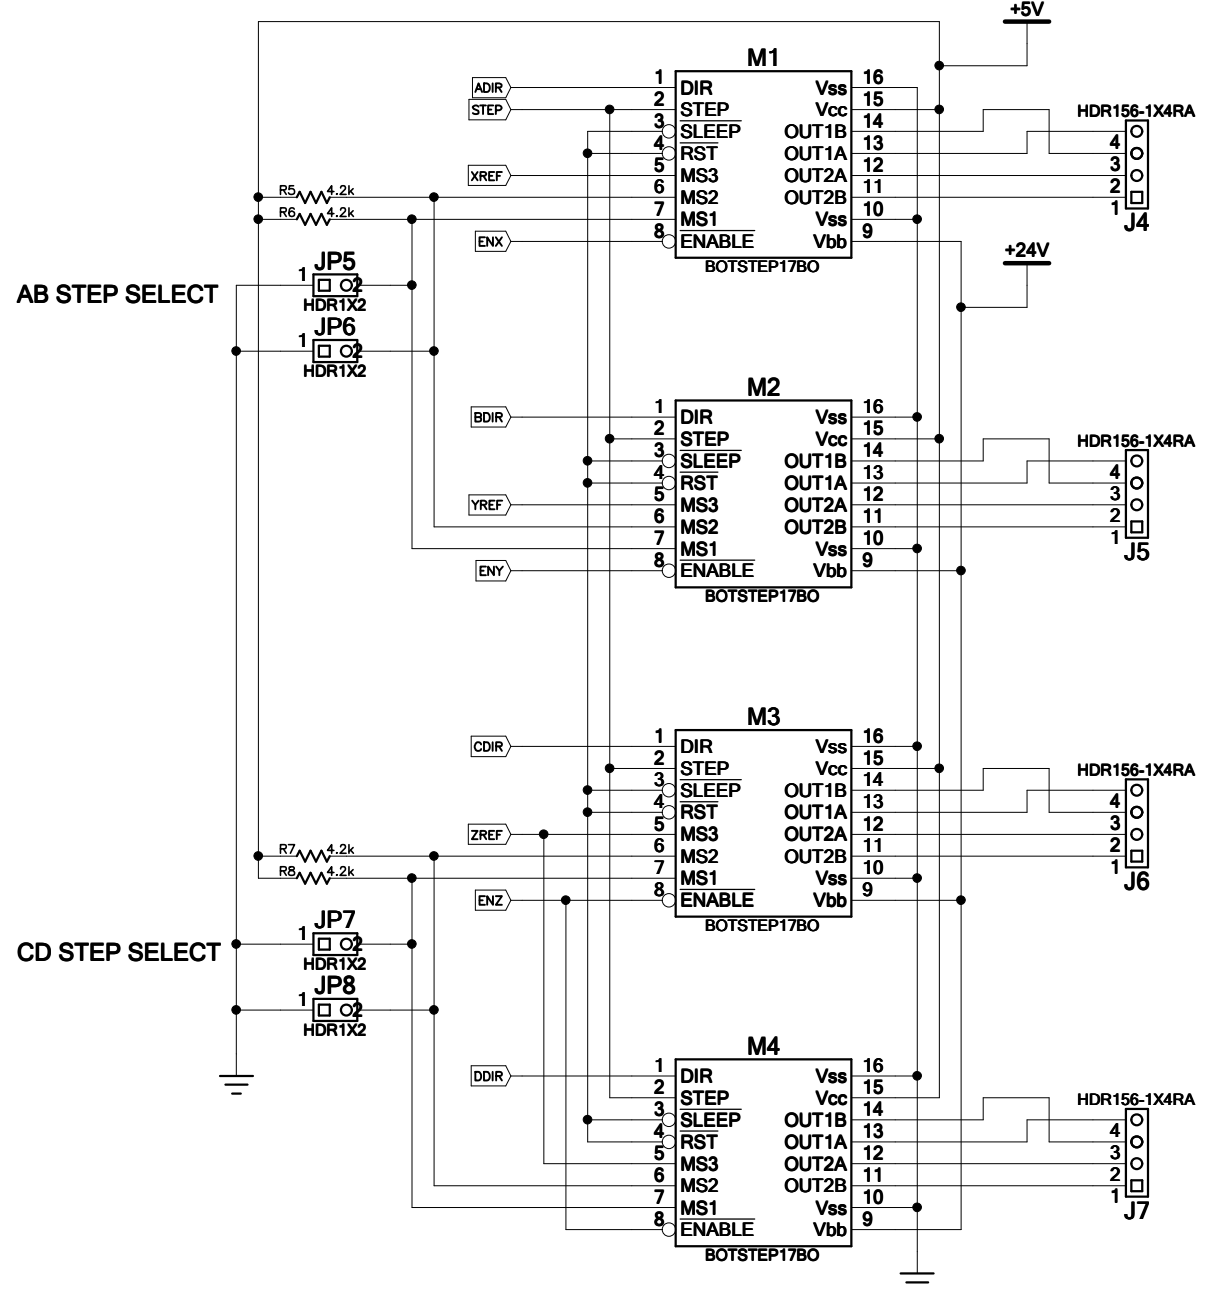

CABLES TO BOTSTEP BREAKOUTS

Title		
Size	Number	Rev
A		
Date	Drawn by	
Filename	Sheet	of

A

B

C

D

BOTSTEP SOCKETS

Title		
Size	Number	Rev
A		
Date	Drawn by	
Filename	Sheet	of